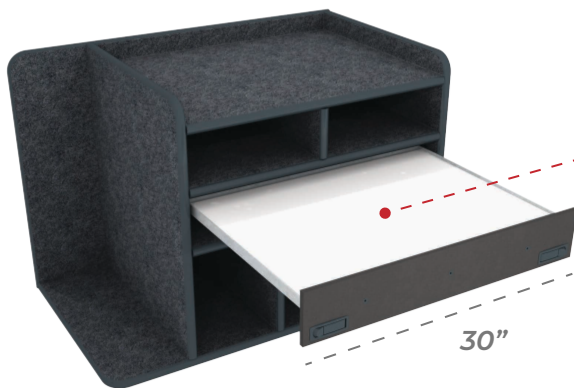

### Comes Standard With:

- Mid Mount Magnetic Dry Erase Command Board
- Open Storage Compartments
- SCBA & Turnout Gear Storage (Bracket Optional)

**A** 8.5" w x 27.25" h

**C** 14.625" w x 5.5" h

**B** 30" w x 2.25" h

**D** 9.625" w x 11.75" h

### Drawer Swap Out Options

Utility Drawer w/ Pencil Storage  
30" w x 5" h  
**\$279.00**

Flip-up Magnetic Dry Erase Command Board  
30" w x 5" h  
**\$329.00**

Command Drawer w/ Removable (Non Flip-Up) Magnetic Dry Erase Board  
30" w x 5" h  
**\$449.00**