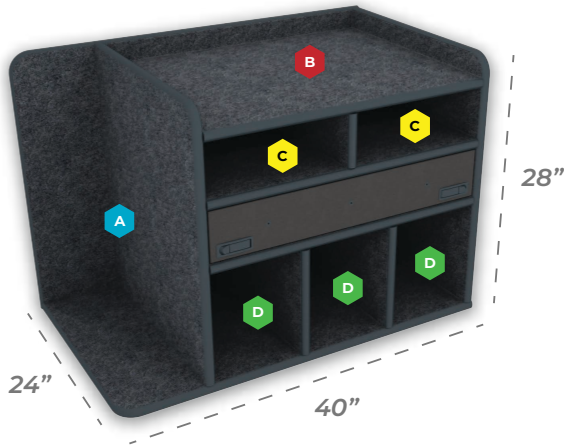

Mid Size SUV Command Cabinet

### Comes Standard With:

- Mid Mount Magnetic Dry Erase Command Board
- Open Storage Compartments
- SCBA & Turnout Gear Storage (Bracket Optional)

**A** 8.5" w x 27.25" h

**C** 14.625" w x 5.5" h

**B** 30" w x 2.25" h

**D** 9.625" w x 11.75" h

### Drawer Swap Out Options

Utility Drawer w/ Pencil Storage  
30" w x 5" h  
**\$279.00**

Flip-up Magnetic Dry Erase Command Board  
30" w x 5" h  
**\$329.00**

Command Drawer w/ Removable (Non Flip-Up) Magnetic Dry Erase Board  
30" w x 5" h  
**\$449.00**