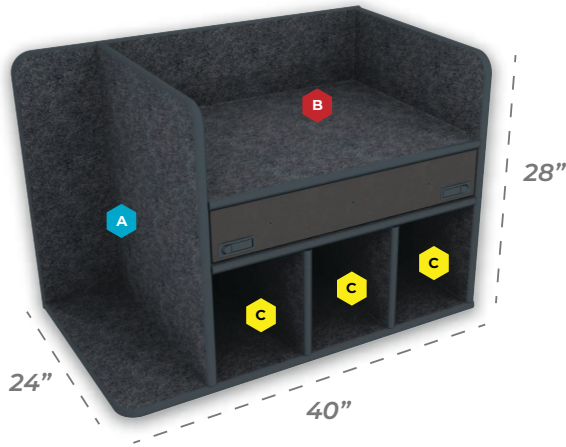

Mid Size SUV Command Cabinet

Comes Standard With:

- Mid Mount Magnetic Dry Erase Command Board
- Open Storage Compartments
- SCBA & Turnout Gear Storage (Bracket Optional)

- A** 8.5" w x 27.25" h
- B** 30" w x 8" h
- C** 9.625" w x 11.75" h

Customize Your Command Cabinet

Drawer Swap Out Options

Utility Drawer w/ Pencil Storage
30" w x 5" h
\$279.00

Flip-up Magnetic Dry Erase Command Board
30" w x 5" h
\$329.00

Command Drawer w/ Removable (Non Flip-Up) Magnetic Dry Erase Board
30" w x 5" h
\$449.00

Command Drawer w/ Flip-Up Magnetic Dry Erase Board
30" w x 5" h
\$549.00

Available Add Ons

Hold Back Restraints
(sold in pairs)
\$29.00

SCBA Bracket
\$119.00

Diamond Plate SCBA Area
\$259.00

Rear Cabinet Shelving System
31.5" w x 28" h x 11.25" d
\$399.00