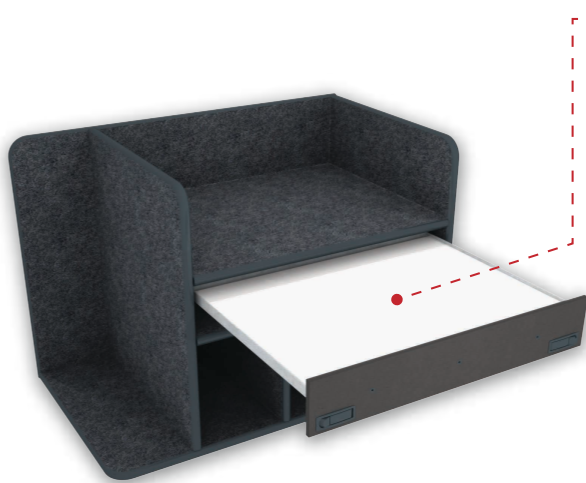

Mid Size SUV Command Cabinet

Comes Standard With:

- Mid Mount Magnetic Dry Erase Command Board
- Open Storage Compartments
- SCBA & Turnout Gear Storage (Bracket Optional)

- A** 8.5" w x 27.25" h
- B** 30" w x 8" h
- C** 9.625" w x 11.75" h

Customize Your Command Cabinet

Drawer Swap Out Options

Utility Drawer w/ Pencil Storage
30" w x 5" h
\$279.00

Flip-up Magnetic Dry Erase Command Board
30" w x 5" h
\$329.00

Command Drawer w/ Removable (Non Flip-Up) Magnetic Dry Erase Board
30" w x 5" h
\$449.00

Command Drawer w/ Flip-Up Magnetic Dry Erase Board
30" w x 5" h
\$549.00

Available Add Ons

Hold Back Restraints
(sold in pairs)
\$29.00

SCBA Bracket
\$119.00

Diamond Plate SCBA Area
\$259.00

Rear Cabinet Shelving System
31.5" w x 28" h x 11.25" d
\$399.00