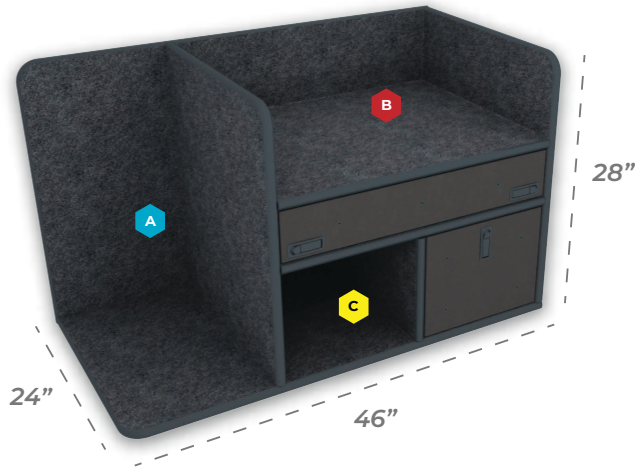

Large SUV & Full Size Pickup Command Cabinet

### Comes Standard With:

- Mid Mount Magnetic Dry Erase Command Board
- Open Storage Compartments
- SCBA & Turnout Gear Storage (Bracket Optional)
- File/Binder Storage Drawer

**A** 14.5" w x 27.25" h

**B** 30" w x 8.5" h

**C** 14.625" w x 11.75" h