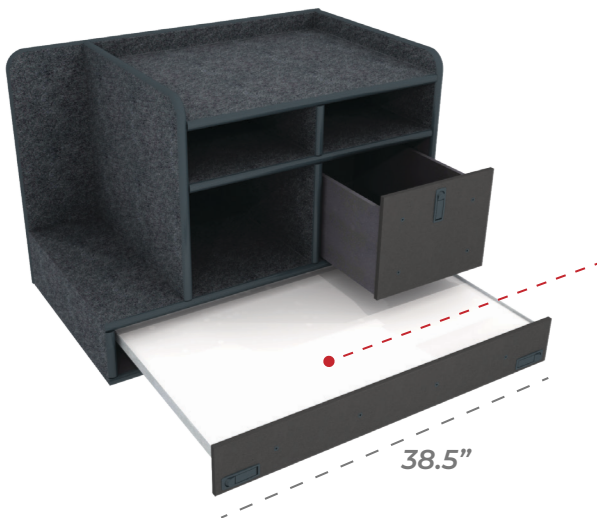

Shipping Included *Always!*

Mid Size SUV Command Cabinet

Comes Standard With:

- Full Width Magnetic Dry Erase Command Board
- Open Storage Compartments
- SCBA & Turnout Gear Storage (Bracket Optional)
- File/Binder Storage Drawer

A 8.5" w x 21" h

C 14.625" w x 5.5" h

B 30" w x 2.25" h

D 14.625" w x 11.75" h

Customize Your Command Cabinet

Drawer Swap Out Options

Utility Drawer w/ Pencil Storage
38.5" w x 5" h

Command Drawer w/ Removable (Non Flip-Up) Magnetic Dry Erase Board
38.5" w x 5" h

Command Drawer w/ Flip Up Magnetic Dry Erase
38.5" w x 5" h

Available Add Ons

Hold Back Restraints
(sold in pairs)

SCBA Bracket

Laptop Drawer
14.625" h

Standard Sundry Drawer
14.625" w x 5" h

File/Binder Drawer
12.125" w x 9" h

Diamond Plate SCBA Area

Rear Cabinet Shelving System
31.5" w x 28" h x 11.25" d