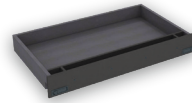

Shipping Included *Always!*

Mid Size SUV Command Cabinet

Comes Standard With:

- Full Width Magnetic Dry Erase Command Board
- Open Storage Compartments
- SCBA & Turnout Gear Storage (Bracket Optional)
- File/Binder Storage Drawer

A 8.5" w x 21" h

C 14.625" w x 5.5" h

B 30" w x 2.25" h

D 14.625" w x 11.75" h

Customize Your Command Cabinet

Drawer Swap Out Options

Utility Drawer w/ Pencil Storage
38.5" w x 5" h

Command Drawer w/ Removable (Non Flip-Up) Magnetic Dry Erase Board
38.5" w x 5" h

Command Drawer w/ Flip Up Magnetic Dry Erase
38.5" w x 5" h

Available Add Ons

Hold Back Restraints
(sold in pairs)

SCBA Bracket

Laptop Drawer
14.625" h

Standard Sundry Drawer
14.625" w x 5" h

File/Binder Drawer
12.125" w x 9" h