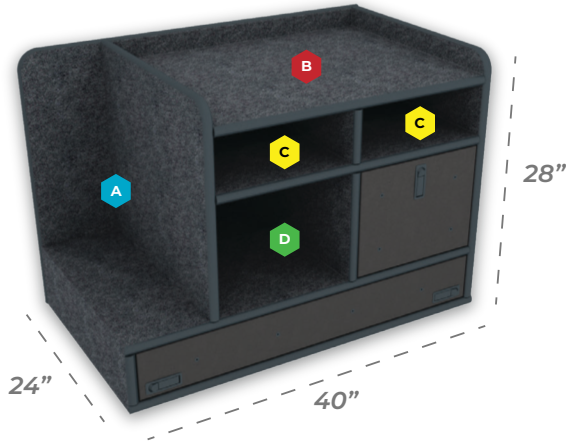

Shipping Included *Always!*

Mid Size SUV Command Cabinet

Comes Standard With:

- Full Width Magnetic Dry Erase Command Board
- Open Storage Compartments
- SCBA & Turnout Gear Storage (Bracket Optional)
- File/Binder Storage Drawer

A 8.5" w x 21" h

C 14.625" w x 5.5" h

B 30" w x 2.25" h

D 14.625" w x 11.75" h

Customize Your Command Cabinet

Drawer Swap Out Options

Utility Drawer w/ Pencil Storage
38.5" w x 5" h

Command Drawer w/ Removable (Non Flip-Up) Magnetic Dry Erase Board
38.5" w x 5" h

Command Drawer w/ Flip Up Magnetic Dry Erase
38.5" w x 5" h

Available Add Ons

Hold Back Restraints
(sold in pairs)

SCBA Bracket

Laptop Drawer
14.625" h

Standard Sundry Drawer
14.625" w x 5" h

File/Binder Drawer
12.125" w x 9" h

Diamond Plate SCBA Area

Rear Cabinet Shelving System
31.5" w x 28" h x 11.25" d