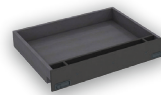

Comes Standard With:

- Mid Mount Magnetic Dry Erase Command Board
- Open Storage Compartments
- 2 File/Binder Storage Drawers

A 7.75" w x 2.25" h

C 7.75" w x 11.75" h

B 30" w x 2.25" h

D 14.625" w x 5.5" h

Customize Your Command Cabinet

Drawer Swap Out Options

Utility Drawer w/ Pencil Storage
30" w x 5" h

Flip-up Magnetic Dry Erase Command Board
30" w x 5" h

Command Drawer w/ Removable (Non Flip-Up) Magnetic Dry Erase Board
30" w x 5" h

Command Drawer w/ Flip-Up Magnetic Dry Erase Board
30" w x 5" h

Available Add Ons

Hold Back Restraints
(sold in pairs)

SCBA Bracket

Laptop Drawer
14.625" w

Standard Sundry Drawer
14.625" w x 5" h

Rear Cabinet Shelving System
31.5" w x 28" h x 11.25" d