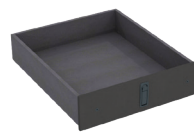

Comes Standard With:

- Mid Mount Magnetic Dry Erase Command Board
- Open Storage Compartments
- 2 File/Binder Storage Drawers

A 7.75" w x 2.25" h

C 7.75" w x 11.75" h

B 30" w x 2.25" h

D 14.625" w x 5.5" h

Customize Your Command Cabinet

Drawer Swap Out Options

Utility Drawer w/ Pencil Storage
30" w x 5" h

Flip-up Magnetic Dry Erase Command Board
30" w x 5" h

Command Drawer w/ Removable (Non Flip-Up) Magnetic Dry Erase Board
30" w x 5" h

Command Drawer w/ Flip-Up Magnetic Dry Erase Board
30" w x 5" h

Available Add Ons

Hold Back Restraints
(sold in pairs)

SCBA Bracket

Laptop Drawer
14.625" w

Standard Sundry Drawer
14.625" w x 5" h

Rear Cabinet Shelving System
31.5" w x 28" h x 11.25" d