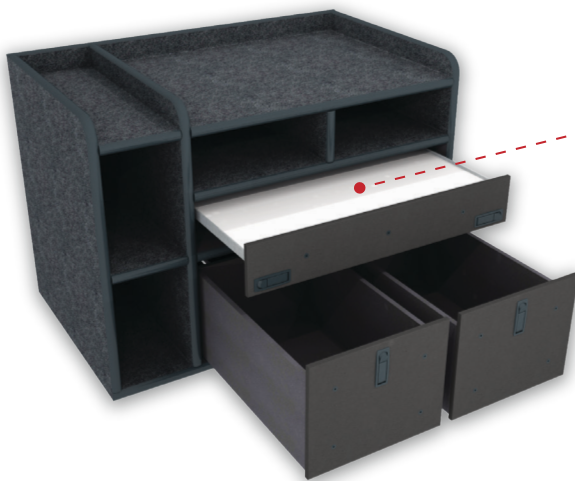

Comes Standard With:

- Mid Mount Magnetic Dry Erase Command Board
- Open Storage Compartments
- 2 File/Binder Storage Drawers

A 7.75" w x 2.25" h

C 7.75" w x 11.75" h

B 30" w x 2.25" h

D 14.625" w x 5.5" h

Customize Your Command Cabinet

Drawer Swap Out Options

Utility Drawer w/ Pencil Storage
30" w x 5" h

Flip-up Magnetic Dry Erase Command Board
30" w x 5" h

Command Drawer w/ Removable (Non Flip-Up) Magnetic Dry Erase Board
30" w x 5" h

Command Drawer w/ Flip-Up Magnetic Dry Erase Board
30" w x 5" h

Available Add Ons

Hold Back Restraints
(sold in pairs)

SCBA Bracket

Laptop Drawer
14.625" w

Standard Sundry Drawer
14.625" w x 5" h

Rear Cabinet Shelving System
31.5" w x 28" h x 11.25" d