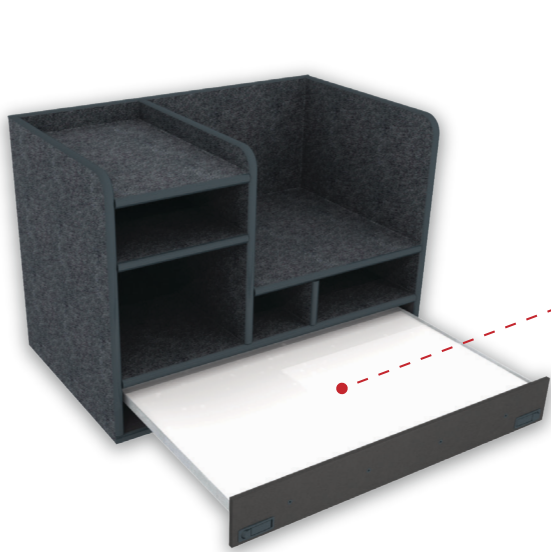

### Comes Standard With:

- Full Width Magnetic Dry Erase Command Board
- Open Storage Compartments

- A** 14.625" w x 2.25" h
- B** 14.625" w x 5.5" h
- C** 14.625" w x 11.75" h
- D** 23.125" w x 14.75" h
- E** 7.75" w x 5.5" h

### Drawer Swap Out Options

Utility Drawer w/ Pencil Storage  
38.5" w x 5" h

Command Drawer w/ Removable (Non Flip-Up) Magnetic Dry Erase Board  
38.5" w x 5" h

Command Drawer w/ Flip-Up Magnetic Dry Erase Board  
38.5" w x 5" h