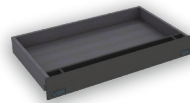

### Comes Standard With:

- Full Width Magnetic Dry Erase Command Board
- Open Storage Compartments

- A** 14.625" w x 2.25" h
- B** 14.625" w x 5.5" h
- C** 14.625" w x 11.75" h
- D** 23.125" w x 14.75" h
- E** 7.75" w x 5.5" h

### Drawer Swap Out Options

Utility Drawer w/ Pencil Storage  
38.5" w x 5" h

Command Drawer w/ Removable (Non Flip-Up) Magnetic Dry Erase Board  
38.5" w x 5" h

Command Drawer w/ Flip-Up Magnetic Dry Erase Board  
38.5" w x 5" h