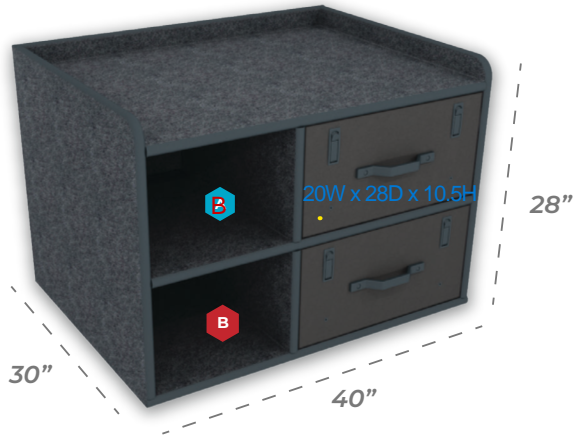

Shipping Included **Always!**

Mid Size SUV Command Cabinet

### Comes Standard With:

- 2 Storage Drawers
- Open Storage Compartments
- Optional File Storage Rail System Available

**B** 15.375"w x 11.75"h

### Available Add Ons

Hold Back Restraints  
*(sold in pairs)*

SCL-900 Simplex  
Combination Lock  
6.75"w x 12.5"h

Rear Cabinet  
Shelving System  
31.5"w x 28"h x 11.25"d