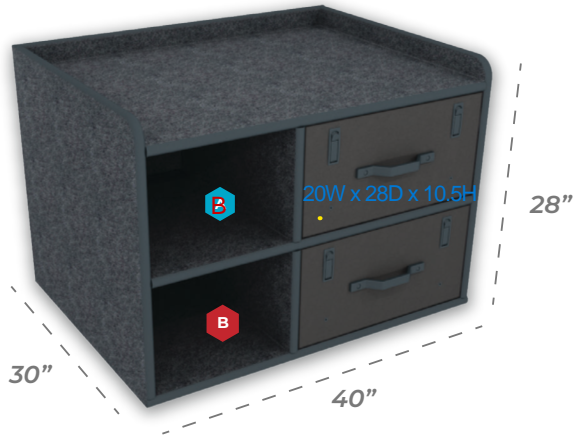

Shipping Included **Always!**

Mid Size SUV Command Cabinet

Comes Standard With:

- 2 Storage Drawers
- Open Storage Compartments
- Optional File Storage Rail System Available

B 15.375"w x 11.75"h

Customize Your Command Cabinet

Available Add Ons

Hold Back Restraints
(sold in pairs)

SCL-900 Simplex
Combination Lock
6.75"w x 12.5"h

Rear Cabinet
Shelving System
31.5"w x 28"h x 11.25"d