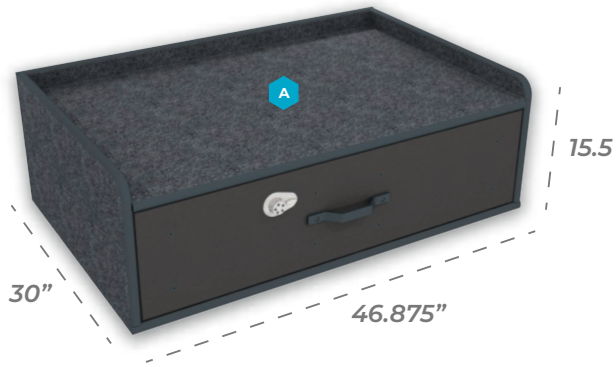

Large SUV Secure Storage Command Cabinet

Comes Standard With:

- Storage/Weapons Drawer
- Heavy Duty 300lbs Drawer Glides
- Simplex 900 Combination Lock

A 45.375"w x 2.25"h