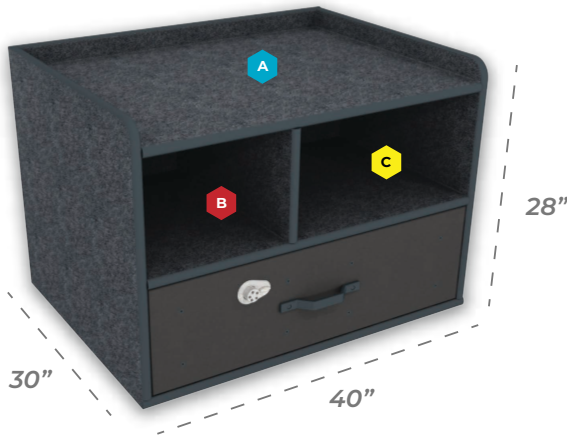

Mid-Size SUV Secure Storage Command Cabinet

### Comes Standard With:

- Storage/Weapons Drawer
- Heavy Duty 300lbs Drawer Glides
- Open Storage Compartments
- Simplex 900 Combination Lock
- Optional File Storage Rail System Available

- A** 38.5" w x 2.25" h
- B** 15.375" w x 11.75" h
- C** 22.25" w x 11.75" h