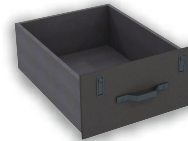

PD-223011 Drawer
$349.00