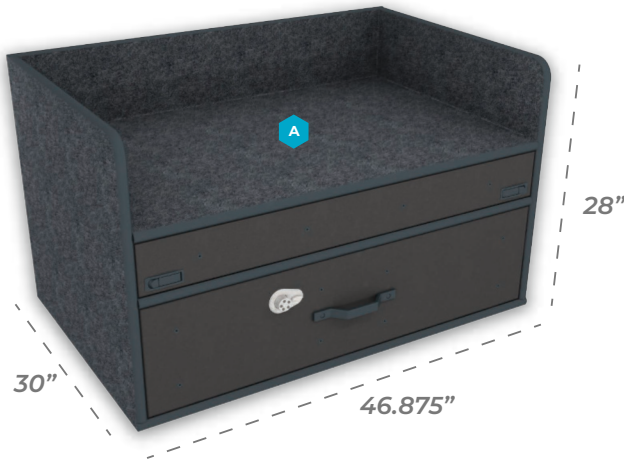

Large SUV Secure Storage Command Cabinet

### Comes Standard With:

- Full Width Low Profile Utility Drawer
- SCL-900 Simplex Combination Lock
- PDWD-463011 Storage/Weapons Drawer
- Heavy Duty 300 LB Drawer Glides

**A** 45.375" w x 2.25" h

## Customize Your Command Cabinet

**Drawer Swap Out Option**

	Full Width Utility Drawer 46" w x 5" h <b>\$379.00</b>
	Command Drawer w/ Removable (Non Flip-Up) Magnetic Dry Erase Board 46" w x 5" h <b>\$599.00</b>
	Command Drawer w/ Flip-Up Magnetic Dry Erase Board 46" w x 5" h <b>\$729.00</b>