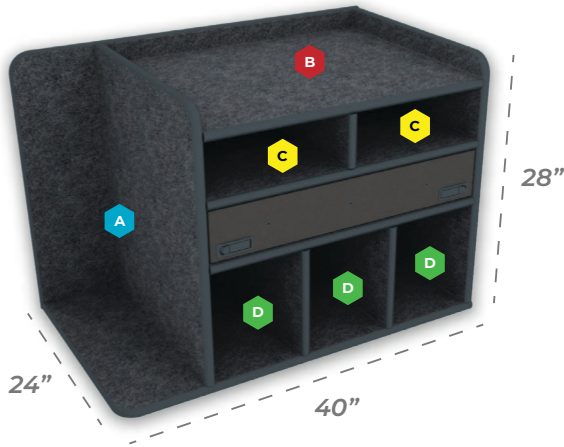

Shipping Included **Always!**

Mid Size SUV Command Cabinet

### Comes Standard With:

- Mid Mount Magnetic Dry Erase Command Board
- Open Storage Compartments
- SCBA & Turnout Gear Storage (Bracket Optional)

**A** 8.5"w x 27.25"h

**C** 14.625"w x 5.5"h

**B** 30"w x 2.25"h

**D** 9.625"w x 11.75"h

Command Drawer w/ Flip-Up Magnetic Dry Erase Board  
30"w x 5"h