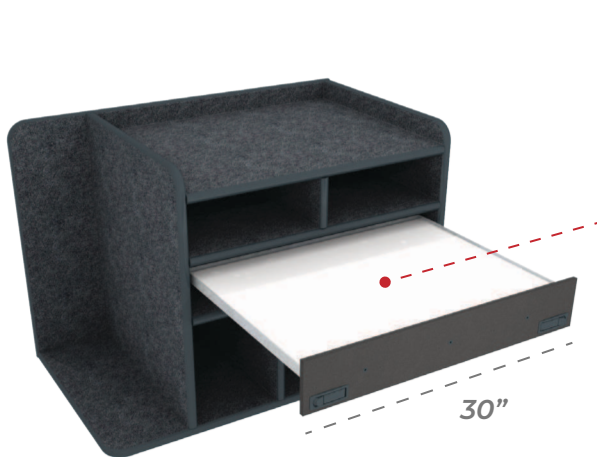

### Comes Standard With:

- Mid Mount Magnetic Dry Erase Command Board
- Open Storage Compartments
- SCBA & Turnout Gear Storage (Bracket Optional)

**A** 8.5"w x 27.25"h

**C** 14.625"w x 5.5"h

**B** 30"w x 2.25"h

**D** 9.625"w x 11.75"h

### Drawer Swap Out Options

Utility Drawer w/ Pencil Storage  
30"w x 5"h

Flip-up Magnetic Dry Erase Command Board  
30"w x 5"h

Command Drawer w/ Removable (Non Flip-Up) Magnetic Dry Erase Board  
30"w x 5"h

Command Drawer w/ Flip-Up Magnetic Dry Erase Board  
30"w x 5"h