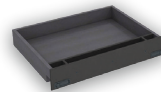

Shipping Included *Always!*

Large SUV & Full Size Pickup Command Cabinet

Comes Standard With:

- Mid Mount Magnetic Dry Erase Command Board
- Open Storage Compartments
- SCBA & Turnout Gear Storage (Bracket Optional)

- A** 14.5" w x 27.25" h
- B** 30" w x 2.25" h
- C** 14.625" w x 5.5" h
- D** 9.625" w x 11.75" h

Customize Your Command Cabinet

Drawer Swap Out Options

Utility Drawer w/ Pencil Storage
30" w x 5" h

Flip-up Magnetic Dry Erase Command Board
30" w x 5" h

Command Drawer w/ Removable (Non Flip-Up) Magnetic Dry Erase Board
30" w x 5" h

Command Drawer w/ Flip-Up Magnetic Dry Erase Board
30" w x 5" h

Available Add Ons

Hold Back Restraints
(sold in pairs)

SCBA Bracket