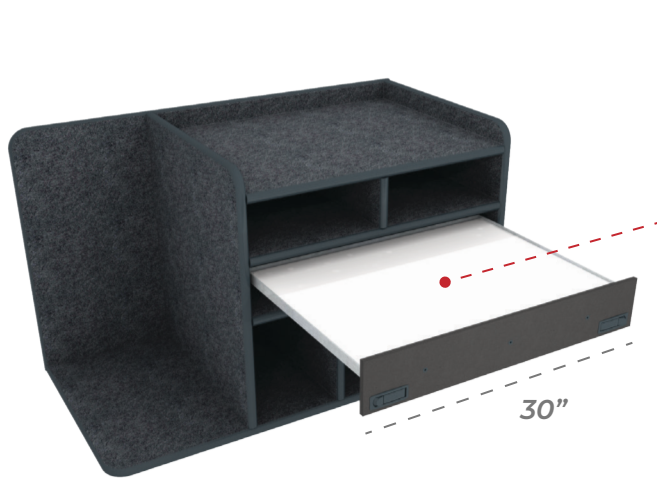

Shipping Included *Always!*

Large SUV & Full Size Pickup Command Cabinet

Comes Standard With:

- Mid Mount Magnetic Dry Erase Command Board
- Open Storage Compartments
- SCBA & Turnout Gear Storage (Bracket Optional)

- A** 14.5" w x 27.25" h
- B** 30" w x 2.25" h
- C** 14.625" w x 5.5" h
- D** 9.625" w x 11.75" h

Customize Your Command Cabinet

Drawer Swap Out Options

Utility Drawer w/ Pencil Storage
30" w x 5" h

Flip-up Magnetic Dry Erase Command Board
30" w x 5" h

Command Drawer w/ Removable (Non Flip-Up) Magnetic Dry Erase Board
30" w x 5" h

Command Drawer w/ Flip-Up Magnetic Dry Erase Board
30" w x 5" h

Available Add Ons

Hold Back Restraints
(sold in pairs)

SCBA Bracket