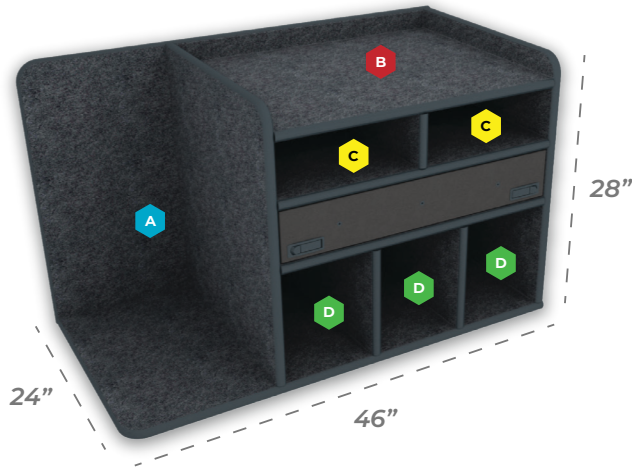

Shipping Included *Always!*

Large SUV & Full Size Pickup Command Cabinet

Comes Standard With:

- Mid Mount Magnetic Dry Erase Command Board
- Open Storage Compartments
- SCBA & Turnout Gear Storage (Bracket Optional)

- A** 14.5" w x 27.25" h
- B** 30" w x 2.25" h
- C** 14.625" w x 5.5" h
- D** 9.625" w x 11.75" h

Customize Your Command Cabinet

Drawer Swap Out Options

Utility Drawer w/ Pencil Storage
30" w x 5" h

Flip-up Magnetic Dry Erase Command Board
30" w x 5" h

Command Drawer w/ Removable (Non Flip-Up) Magnetic Dry Erase Board
30" w x 5" h

Command Drawer w/ Flip-Up Magnetic Dry Erase Board
30" w x 5" h

Available Add Ons

Hold Back Restraints
(sold in pairs)

SCBA Bracket

Laptop Drawer
14.625" w

Standard Sundry Drawer
14.625" w x 5" h

Diamond Plate SCBA Area

Rear Cabinet Shelving System
31.5" w x 28" h x 11.25" d