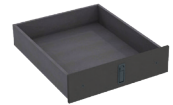

Shipping Included *Always!*

Large SUV & Full Size Pickup Command Cabinet

Comes Standard With:

- Low Mount Magnetic Dry Erase Command Board
- Open Storage Compartments
- SCBA & Turnout Gear Storage (Bracket Optional)
- File/Binder Storage Drawer

A 14.5" w x 27.25" h

C 14.625" w x 5.5" h

B 30" w x 2.25" h

D 14.625" w x 11.75" h

Customize Your Command Cabinet

Drawer Swap Out Options

Utility Drawer w/ Pencil Storage
30" w x 5" h

Flip-up Magnetic Dry Erase Command Board
30" w x 5" h

Command Drawer w/ Removable (Non Flip-Up) Magnetic Dry Erase Board
30" w x 5" h

Command Drawer w/ Flip-Up Magnetic Dry Erase Board
30" w x 5" h

Available Add Ons

Hold Back Restraints
(sold in pairs)

SCBA Bracket

Laptop Drawer
14.625" w

Standard Sundry Drawer
14.625" w x 5" h

File/Binder Drawer
12.125" w x 9" h

Diamond Plate SCBA Area

Rear Cabinet Shelving System
31.5" w x 28" h x 11.25" d