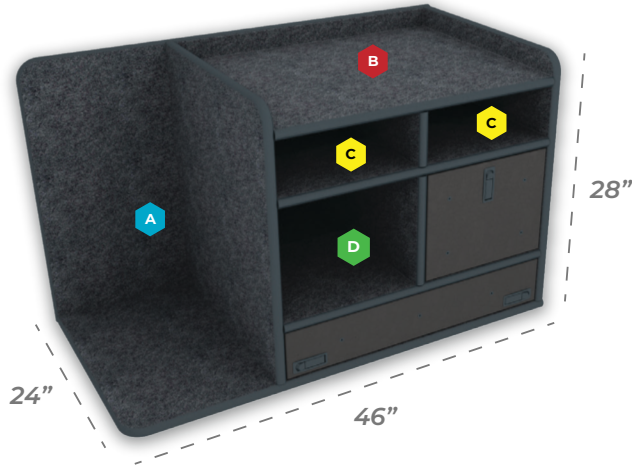

Shipping Included *Always!*

Large SUV & Full Size Pickup Command Cabinet

Comes Standard With:

- Low Mount Magnetic Dry Erase Command Board
- Open Storage Compartments
- SCBA & Turnout Gear Storage (Bracket Optional)
- File/Binder Storage Drawer

A 14.5" w x 27.25" h

C 14.625" w x 5.5" h

B 30" w x 2.25" h

D 14.625" w x 11.75" h

Customize Your Command Cabinet

Drawer Swap Out Options

Utility Drawer w/ Pencil Storage
30" w x 5" h

Flip-up Magnetic Dry Erase Command Board
30" w x 5" h

Command Drawer w/ Removable (Non Flip-Up) Magnetic Dry Erase Board
30" w x 5" h

Command Drawer w/ Flip-Up Magnetic Dry Erase Board
30" w x 5" h

Available Add Ons

Hold Back Restraints
(sold in pairs)

SCBA Bracket