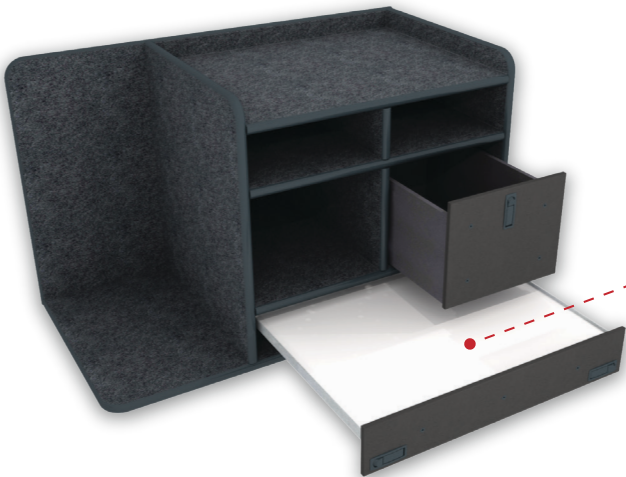

Shipping Included *Always!*

Large SUV & Full Size Pickup Command Cabinet

Comes Standard With:

- Low Mount Magnetic Dry Erase Command Board
- Open Storage Compartments
- SCBA & Turnout Gear Storage (Bracket Optional)
- File/Binder Storage Drawer

A 14.5" w x 27.25" h

C 14.625" w x 5.5" h

B 30" w x 2.25" h

D 14.625" w x 11.75" h

Customize Your Command Cabinet

Drawer Swap Out Options

Utility Drawer w/ Pencil Storage
30" w x 5" h

Flip-up Magnetic Dry Erase Command Board
30" w x 5" h

Command Drawer w/ Removable (Non Flip-Up) Magnetic Dry Erase Board
30" w x 5" h

Command Drawer w/ Flip-Up Magnetic Dry Erase Board
30" w x 5" h

Available Add Ons

Hold Back Restraints
(sold in pairs)

SCBA Bracket