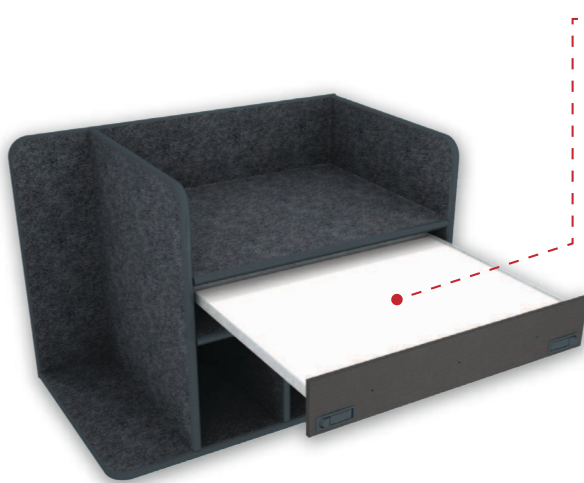

Comes Standard With:

- Mid Mount Magnetic Dry Erase Command Board
- Open Storage Compartments
- SCBA & Turnout Gear Storage (Bracket Optional)

A 8.5" w x 27.25" h

B 30" w x 8" h

C 9.625" w x 11.75" h

Customize Your Command Cabinet

Drawer Swap Out Options

Utility Drawer w/ Pencil Storage
30" w x 5" h

Flip-up Magnetic Dry Erase Command Board
30" w x 5" h

Command Drawer w/ Removable (Non Flip-Up) Magnetic Dry Erase Board
30" w x 5" h

Command Drawer w/ Flip-Up Magnetic Dry Erase Board
30" w x 5" h

Available Add Ons

Hold Back Restraints
(sold in pairs)

SCBA Bracket

Diamond Plate SCBA Area

Rear Cabinet Shelving System
31.5" w x 28" h x 11.25" d