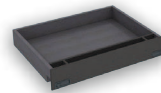

Comes Standard With:

- Mid Mount Magnetic Dry Erase Command Board
- Open Storage Compartments
- SCBA & Turnout Gear Storage (Bracket Optional)

A 8.5" w x 27.25" h

B 30" w x 8" h

C 9.625" w x 11.75" h

Customize Your Command Cabinet

Drawer Swap Out Options

Utility Drawer w/ Pencil Storage
30" w x 5" h

Flip-up Magnetic Dry Erase Command Board
30" w x 5" h

Command Drawer w/ Removable (Non Flip-Up) Magnetic Dry Erase Board
30" w x 5" h

Command Drawer w/ Flip-Up Magnetic Dry Erase Board
30" w x 5" h

Available Add Ons

Hold Back Restraints
(sold in pairs)

SCBA Bracket

Diamond Plate SCBA Area

Rear Cabinet Shelving System
31.5" w x 28" h x 11.25" d