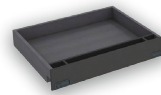

Shipping Included *Always!*

Large SUV & Full Size Pickup Command Cabinet

Comes Standard With:

- Low Mount Magnetic Dry Erase Command Board
- Open Storage Compartments
- SCBA & Turnout Gear Storage (Bracket Optional)
- File/Binder Storage Drawer
- Small Size Sundry Drawer

- A** 14.5" w x 27.25" h
- B** 30" w x 2.25" h
- C** 9.625" w x 11.75" h
- D** 19.625" w x 11.75" h
- E** 9.625" w x 5.5" h

Customize Your Command Cabinet

Drawer Swap Out Options

Utility Drawer w/ Pencil Storage
30" w x 5" h

Flip-up Magnetic Dry Erase Command Board
30" w x 5" h

Command Drawer w/ Removable (Non Flip-Up) Magnetic Dry Erase Board
30" w x 5" h

Command Drawer w/ Flip-Up Magnetic Dry Erase Board
30" w x 5" h

Available Add Ons