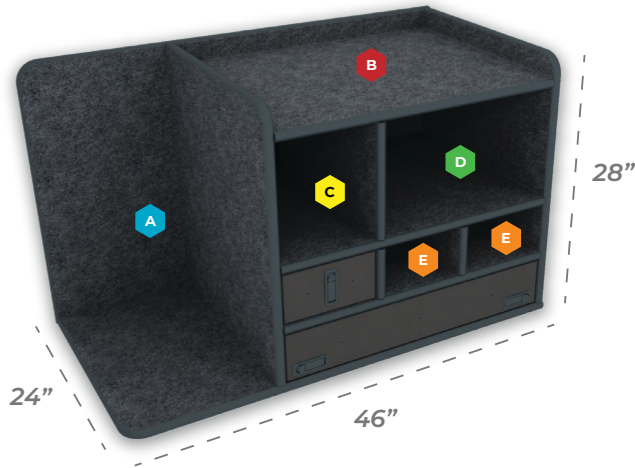

Shipping Included *Always!*

Large SUV & Full Size Pickup Command Cabinet

Comes Standard With:

- Low Mount Magnetic Dry Erase Command Board
- Open Storage Compartments
- SCBA & Turnout Gear Storage (Bracket Optional)
- File/Binder Storage Drawer
- Small Size Sundry Drawer

- A** 14.5" w x 27.25" h
- B** 30" w x 2.25" h
- C** 9.625" w x 11.75" h
- D** 19.625" w x 11.75" h
- E** 9.625" w x 5.5" h

Customize Your Command Cabinet

Drawer Swap Out Options

Utility Drawer w/ Pencil Storage
30" w x 5" h

Flip-up Magnetic Dry Erase Command Board
30" w x 5" h

Command Drawer w/ Removable (Non Flip-Up) Magnetic Dry Erase Board
30" w x 5" h

Command Drawer w/ Flip-Up Magnetic Dry Erase Board
30" w x 5" h

Available Add Ons

Hold Back Restraints
(sold in pairs)

SCBA Bracket

Laptop Drawer
14.625" w

Diamond Plate
SCBA Area

Rear Cabinet
Shelving System
31.5" w x 28" h x 11.25" d