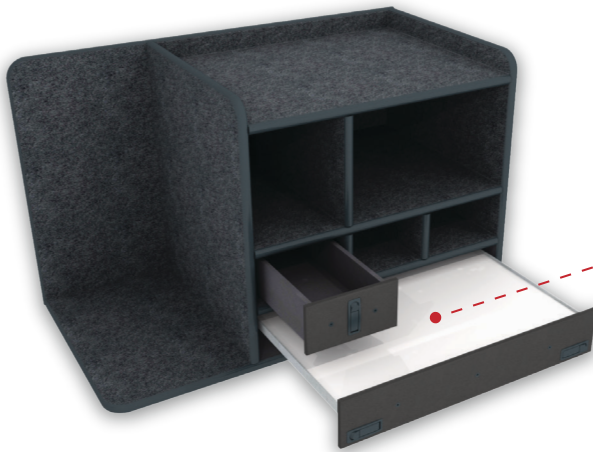

Shipping Included *Always!*

Large SUV & Full Size Pickup Command Cabinet

Comes Standard With:

- Low Mount Magnetic Dry Erase Command Board
- Open Storage Compartments
- SCBA & Turnout Gear Storage (Bracket Optional)
- File/Binder Storage Drawer
- Small Size Sundry Drawer

- A** 14.5" w x 27.25" h
- B** 30" w x 2.25" h
- C** 9.625" w x 11.75" h
- D** 19.625" w x 11.75" h
- E** 9.625" w x 5.5" h

Customize Your Command Cabinet

Drawer Swap Out Options

Utility Drawer w/ Pencil Storage
30" w x 5" h

Flip-up Magnetic Dry Erase Command Board
30" w x 5" h

Command Drawer w/ Removable (Non Flip-Up) Magnetic Dry Erase Board
30" w x 5" h

Command Drawer w/ Flip-Up Magnetic Dry Erase Board
30" w x 5" h

Available Add Ons