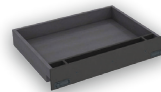

### Comes Standard With:

- MidMount Magnetic Dry Erase Command Board
- Open Storage Compartments
- SCBA & Turnout Gear Storage (Bracket Optional)

- A** 14.5" w x 27.25" h
- B** 15.375" w x 2.25" h
- C** 14.625" w x 12.5" h
- D** 14.625" w x 11.75" h
- E** 14.625" w x 5.5" h

### Drawer Swap Out Options

Utility Drawer w/ Pencil Storage  
30" w x 5" h

Flip-up Magnetic Dry Erase Command Board  
30" w x 5" h

Command Drawer w/ Removable (Non Flip-Up) Magnetic Dry Erase Board  
30" w x 5" h