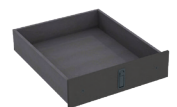

### Comes Standard With:

- MidMount Magnetic Dry Erase Command Board
- Open Storage Compartments
- SCBA & Turnout Gear Storage (Bracket Optional)

- A** 14.5" w x 27.25" h
- B** 15.375" w x 2.25" h
- C** 14.625" w x 12.5" h
- D** 14.625" w x 11.75" h
- E** 14.625" w x 5.5" h

### Drawer Swap Out Options

Utility Drawer w/ Pencil Storage  
30" w x 5" h

Flip-up Magnetic Dry Erase Command Board  
30" w x 5" h

Command Drawer w/ Removable (Non Flip-Up) Magnetic Dry Erase Board  
30" w x 5" h

Command Drawer w/ Flip-Up Magnetic Dry Erase Board  
30" w x 5" h

### Available Add Ons

Hold Back Restraints  
*(sold in pairs)*

SCBA Bracket

Laptop Drawer  
14.625" w

Standard Sundry Drawer  
14.625" w x 5" h

File/Binder Drawer  
12.125" w x 9" h

Diamond Plate SCBA Area

Rear Cabinet Shelving System  
31.5" w x 28" h x 11.25" d