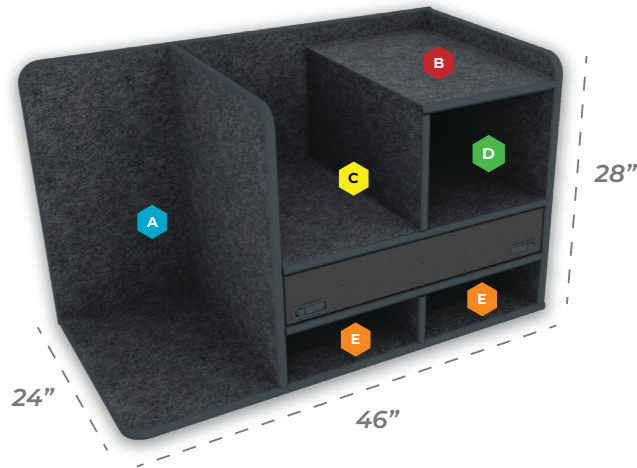

Shipping Included *Always!*

Large SUV & Full Size Pickup Command Cabinet

### Comes Standard With:

- MidMount Magnetic Dry Erase Command Board
- Open Storage Compartments
- SCBA & Turnout Gear Storage (Bracket Optional)

- A** 14.5" w x 27.25" h
- B** 15.375" w x 2.25" h
- C** 14.625" w x 12.5" h
- D** 14.625" w x 11.75" h
- E** 14.625" w x 5.5" h

### Drawer Swap Out Options

Utility Drawer w/ Pencil Storage  
30" w x 5" h

Flip-up Magnetic Dry Erase Command Board  
30" w x 5" h

Command Drawer w/ Removable (Non Flip-Up) Magnetic Dry Erase Board  
30" w x 5" h

Command Drawer w/ Flip-Up Magnetic Dry Erase Board  
30" w x 5" h