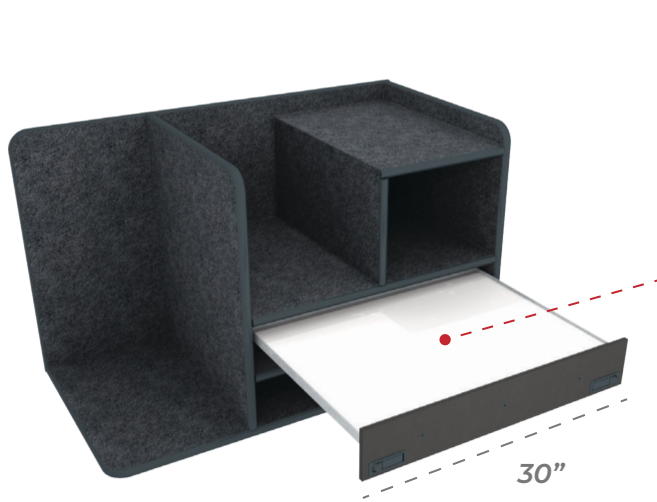

Shipping Included *Always!*

Large SUV & Full Size Pickup Command Cabinet

### Comes Standard With:

- MidMount Magnetic Dry Erase Command Board
- Open Storage Compartments
- SCBA & Turnout Gear Storage (Bracket Optional)

- A** 14.5" w x 27.25" h
- B** 15.375" w x 2.25" h
- C** 14.625" w x 12.5" h
- D** 14.625" w x 11.75" h
- E** 14.625" w x 5.5" h

### Drawer Swap Out Options

Utility Drawer w/ Pencil Storage  
30" w x 5" h

Flip-up Magnetic Dry Erase Command Board  
30" w x 5" h

Command Drawer w/ Removable (Non Flip-Up) Magnetic Dry Erase Board  
30" w x 5" h

Command Drawer w/ Flip-Up Magnetic Dry Erase Board  
30" w x 5" h