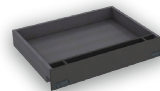

Shipping Included *Always!*

Large SUV & Full Size Pickup Command Cabinet

Comes Standard With:

- Low Mount Magnetic Dry Erase Command Board
- Open Storage Compartments
- SCBA & Turnout Gear Storage (Bracket Optional)
- File/Binder Storage Drawer
- Standard Size Sundry Drawer

- A** 14.5" w x 27.25" h
- C** 14.625" w x 11.75" h
- B** 30" w x 2.25" h
- D** 14.625" w x 5.5" h

Customize Your Command Cabinet

Drawer Swap Out Options

Utility Drawer w/ Pencil Storage
30" w x 5" h

Flip-up Magnetic Dry Erase Command Board
30" w x 5" h

Command Drawer w/ Removable (Non Flip-Up) Magnetic Dry Erase Board
30" w x 5" h

Command Drawer w/ Flip-Up Magnetic Dry Erase Board
30" w x 5" h

Available Add Ons

Hold Back Restraints
(sold in pairs)

SCBA Bracket