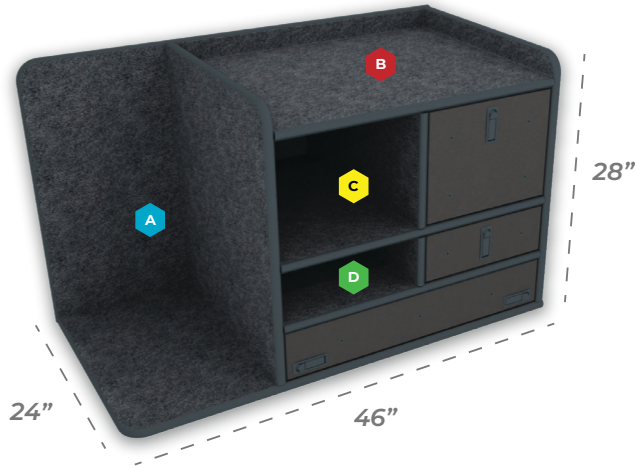

Shipping Included *Always!*

Large SUV & Full Size Pickup Command Cabinet

Comes Standard With:

- Low Mount Magnetic Dry Erase Command Board
- Open Storage Compartments
- SCBA & Turnout Gear Storage (Bracket Optional)
- File/Binder Storage Drawer
- Standard Size Sundry Drawer

- A** 14.5" w x 27.25" h
- C** 14.625" w x 11.75" h
- B** 30" w x 2.25" h
- D** 14.625" w x 5.5" h

Customize Your Command Cabinet

Drawer Swap Out Options

Utility Drawer w/ Pencil Storage
30" w x 5" h

Flip-up Magnetic Dry Erase Command Board
30" w x 5" h

Command Drawer w/ Removable (Non Flip-Up) Magnetic Dry Erase Board
30" w x 5" h

Command Drawer w/ Flip-Up Magnetic Dry Erase Board
30" w x 5" h

Available Add Ons

Hold Back Restraints
(sold in pairs)

SCBA Bracket