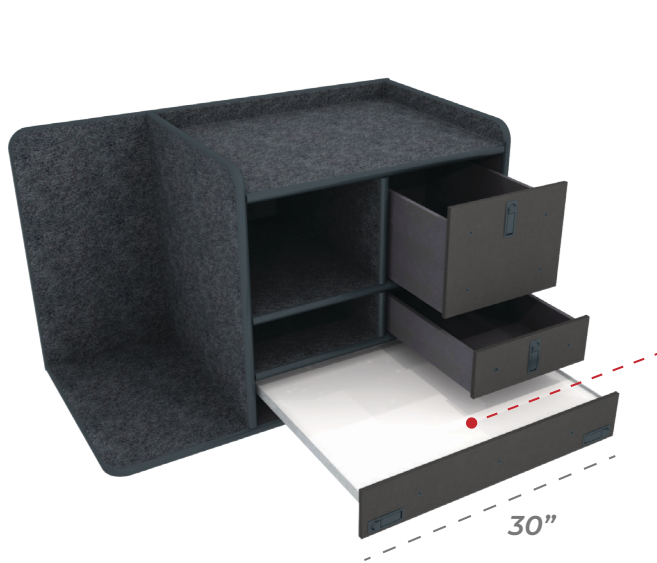

Shipping Included *Always!*

Large SUV & Full Size Pickup Command Cabinet

Comes Standard With:

- Low Mount Magnetic Dry Erase Command Board
- Open Storage Compartments
- SCBA & Turnout Gear Storage (Bracket Optional)
- File/Binder Storage Drawer
- Standard Size Sundry Drawer

- A** 14.5" w x 27.25" h
- C** 14.625" w x 11.75" h
- B** 30" w x 2.25" h
- D** 14.625" w x 5.5" h

Customize Your Command Cabinet

Drawer Swap Out Options

Utility Drawer w/ Pencil Storage
30" w x 5" h

Flip-up Magnetic Dry Erase Command Board
30" w x 5" h

Command Drawer w/ Removable (Non Flip-Up) Magnetic Dry Erase Board
30" w x 5" h

Command Drawer w/ Flip-Up Magnetic Dry Erase Board
30" w x 5" h

Available Add Ons

Hold Back Restraints
(sold in pairs)

SCBA Bracket

Laptop Drawer
14.625" w

Standard Sundry Drawer
14.625" w x 5" h

File/Binder Drawer
12.125" w x 9" h

Diamond Plate SCBA Area

Rear Cabinet Shelving System
31.5" w x 28" h x 11.25" d