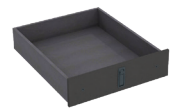

Shipping Included *Always!*

Large SUV & Full Size Pickup Command Cabinet

Comes Standard With:

- Low Mount Magnetic Dry Erase Command Board
- Open Storage Compartments
- SCBA & Turnout Gear Storage (Bracket Optional)
- File/Binder Storage Drawer
- Standard Size Sundry Drawer

- A** 14.5" w x 27.25" h
- C** 14.625" w x 11.75" h
- B** 30" w x 2.25" h
- D** 14.625" w x 5.5" h

Customize Your Command Cabinet

Drawer Swap Out Options

Utility Drawer w/ Pencil Storage
30" w x 5" h

Flip-up Magnetic Dry Erase Command Board
30" w x 5" h

Command Drawer w/ Removable (Non Flip-Up) Magnetic Dry Erase Board
30" w x 5" h

Command Drawer w/ Flip-Up Magnetic Dry Erase Board
30" w x 5" h

Available Add Ons

Hold Back Restraints
(sold in pairs)

SCBA Bracket

Laptop Drawer
14.625" w

Standard Sundry Drawer
14.625" w x 5" h

File/Binder Drawer
12.125" w x 9" h

Diamond Plate SCBA Area

Rear Cabinet Shelving System
31.5" w x 28" h x 11.25" d