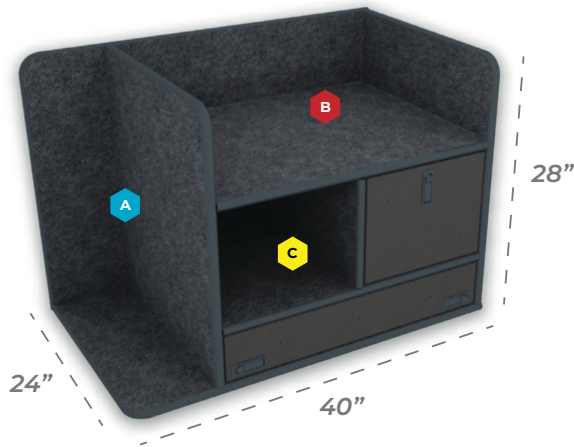

Shipping Included *Always!*

Mid Size SUV Command Cabinet

Comes Standard With:

- Low Mount Magnetic Dry Erase Command Board
- Open Storage Compartments
- SCBA & Turnout Gear Storage (Bracket Optional)
- File/Binder Storage Drawer

A 8.5" w x 27.25" h

B 30" w x 8.5" h

C 14.625" w x 11.75" h

Customize Your Command Cabinet

Drawer Swap Out Options

- Utility Drawer w/ Pencil Storage
30" w x 5" h
- Flip-up Magnetic Dry Erase Command Board
30" w x 5" h
- Command Drawer w/ Removable (Non Flip-Up) Magnetic Dry Erase Board
30" w x 5" h
- Command Drawer w/ Flip-Up Magnetic Dry Erase Board
30" w x 5" h

Available Add Ons

Hold Back Restraints
(sold in pairs)

SCBA Bracket

File/Binder Drawer
12.125" w x 9" h

Diamond Plate
SCBA Area

Rear Cabinet
Shelving System
31.5" w x 28" h x 11.25" d