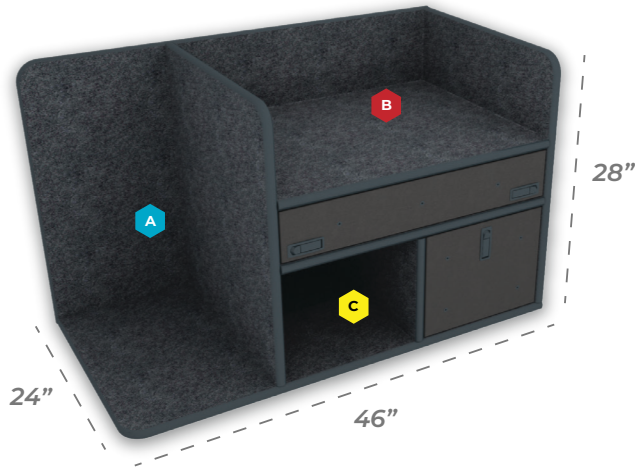

Shipping Included *Always!*

Large SUV & Full Size Pickup Command Cabinet

Comes Standard With:

- Mid Mount Magnetic Dry Erase Command Board
- Open Storage Compartments
- SCBA & Turnout Gear Storage (Bracket Optional)
- File/Binder Storage Drawer

A 14.5" w x 27.25" h

B 30" w x 8.5" h

C 14.625" w x 11.75" h

Customize Your Command Cabinet

Drawer Swap Out Options

Utility Drawer w/ Pencil Storage
30" w x 5" h

Flip-up Magnetic Dry Erase Command Board
30" w x 5" h

Command Drawer w/ Removable (Non Flip-Up) Magnetic Dry Erase Board
30" w x 5" h

Command Drawer w/ Flip-Up Magnetic Dry Erase Board
30" w x 5" h

Available Add Ons

Hold Back Restraints
(sold in pairs)

SCBA Bracket

File/Binder Drawer
12.125" w x 9" h

Diamond Plate SCBA Area

Rear Cabinet Shelving System
31.5" w x 28" h x 11.25" d