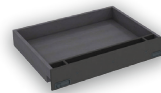

Shipping Included *Always!*

Large SUV & Full Size Pickup Command Cabinet

Comes Standard With:

- Mid Mount Magnetic Dry Erase Command Board
- Open Storage Compartments
- SCBA & Turnout Gear Storage (Bracket Optional)
- File/Binder Storage Drawer

A 14.5" w x 27.25" h

B 30" w x 8.5" h

C 14.625" w x 11.75" h

Customize Your Command Cabinet

Drawer Swap Out Options

Utility Drawer w/ Pencil Storage
30" w x 5" h

Flip-up Magnetic Dry Erase Command Board
30" w x 5" h

Command Drawer w/ Removable (Non Flip-Up) Magnetic Dry Erase Board
30" w x 5" h

Command Drawer w/ Flip-Up Magnetic Dry Erase Board
30" w x 5" h

Available Add Ons

Hold Back Restraints
(sold in pairs)

SCBA Bracket