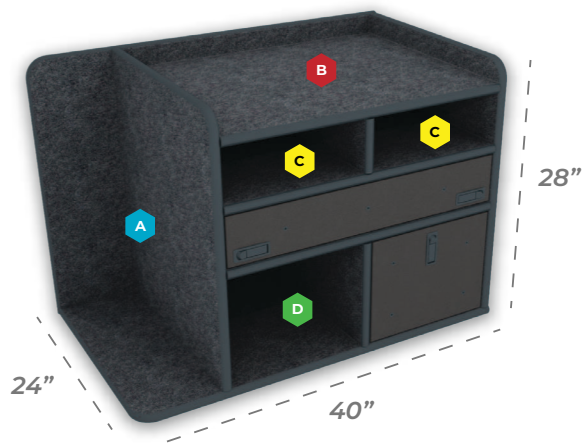

Shipping Included *Always!*

Mid Size SUV Command Cabinet

Comes Standard With:

- Mid Mount Magnetic Dry Erase Command Board
- Open Storage Compartments
- SCBA & Turnout Gear Storage (Bracket Optional)
- File/Binder Storage Drawer

- A** 8.5\"w x 27.25\"h
- B** 30\"w x 2.25\"h
- C** 14.625\"w x 5.5\"h
- D** 14.625\"w x 11.75\"h

Customize Your Command Cabinet

Drawer Swap Out Options

Utility Drawer w/ Pencil Storage
30\"w x 5\"h

Flip-up Magnetic Dry Erase Command Board
30\"w x 5\"h

Command Drawer w/ Removable (Non Flip-Up) Magnetic Dry Erase Board
30\"w x 5\"h

Command Drawer w/ Flip-Up Magnetic Dry Erase Board
30\"w x 5\"h

Available Add Ons

Hold Back Restraints
(sold in pairs)

SCBA Bracket