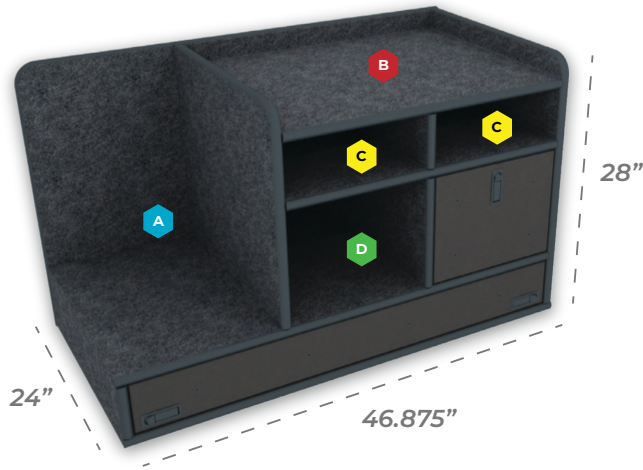

Shipping Included *Always!*

Large SUV & Full Size Pickup Command Cabinet

Comes Standard With:

- Full Width Low Profile Utility Drawer
- Open Storage Compartments
- SCBA & Turnout Gear Storage (Bracket Optional)
- File/Binder Storage Drawer

A 15.375" w x 21" h

C 14.625" w x 5.5" h

B 30" w x 2.25" h

D 14.625" w x 11.75" h

Customize Your Command Cabinet

Drawer Swap Out Options

Command Drawer w/ Removable (Non Flip-Up) Magnetic Dry Erase Board
46" w x 5" h

Flip-Up Magnetic Dry Erase Command Drawer
46" w x 5" h

Available Add Ons

Hold Back Restraints
(sold in pairs)

SCBA Bracket

Laptop Drawer
14.625" w

Standard Sundry Drawer
14.625" w x 5" h

File/Binder Drawer
12.125" w x 9" h

Rear Cabinet Shelving System
31.5" w x 28" h x 11.25" d