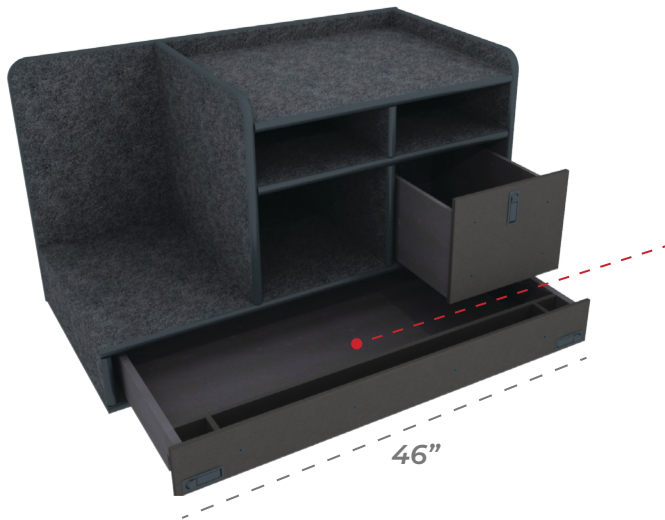

Shipping Included *Always!*

Large SUV & Full Size Pickup Command Cabinet

Comes Standard With:

- Full Width Low Profile Utility Drawer
- Open Storage Compartments
- SCBA & Turnout Gear Storage (Bracket Optional)
- File/Binder Storage Drawer

A 15.375" w x 21" h

C 14.625" w x 5.5" h

B 30" w x 2.25" h

D 14.625" w x 11.75" h

Customize Your Command Cabinet

Drawer Swap Out Options

Command Drawer w/ Removable (Non Flip-Up) Magnetic Dry Erase Board
46" w x 5" h

Flip-Up Magnetic Dry Erase Command Drawer
46" w x 5" h

Available Add Ons

Hold Back Restraints
(sold in pairs)

SCBA Bracket

Laptop Drawer
14.625" w

Standard Sundry Drawer
14.625" w x 5" h

File/Binder Drawer
12.125" w x 9" h

Rear Cabinet Shelving System
31.5" w x 28" h x 11.25" d