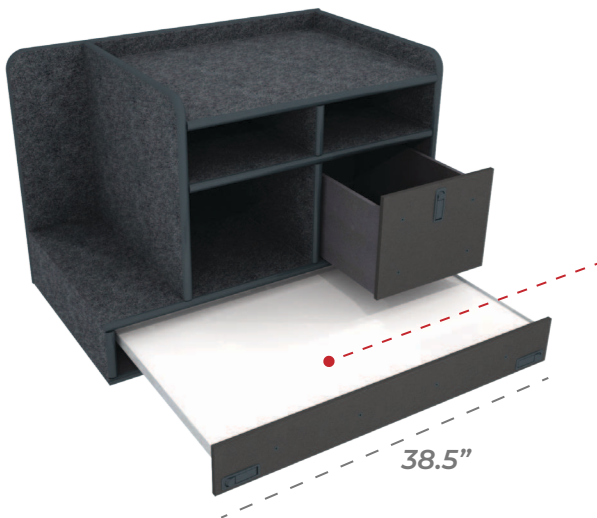

Shipping Included **Always!**

Mid Size SUV Command Cabinet

Comes Standard With:

- Full Width Magnetic Dry Erase Command Board
- Open Storage Compartments
- SCBA & Turnout Gear Storage (Bracket Optional)
- File/Binder Storage Drawer

A 8.5" w x 21" h

C 14.625" w x 5.5" h

B 30" w x 2.25" h

D 14.625" w x 11.75" h

Customize Your Command Cabinet

Drawer Swap Out Options

Utility Drawer w/ Pencil Storage
38.5" w x 5" h

Command Drawer w/ Removable (Non Flip-Up) Magnetic Dry Erase Board
38.5" w x 5" h

Command Drawer w/ Flip Up Magnetic Dry Erase
38.5" w x 5" h

Available Add Ons

Hold Back Restraints
(sold in pairs)

SCBA Bracket

Laptop Drawer
14.625" h

Standard Sundry Drawer
14.625" w x 5" h

File/Binder Drawer
12.125" w x 9" h

Diamond Plate SCBA Area

Rear Cabinet Shelving System
31.5" w x 28" h x 11.25" d