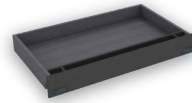

Shipping Included **Always!**

Mid Size SUV Command Cabinet

Comes Standard With:

- Full Width Magnetic Dry Erase Command Board
- Open Storage Compartments
- SCBA & Turnout Gear Storage (Bracket Optional)
- File/Binder Storage Drawer

A 8.5" w x 21" h

C 14.625" w x 5.5" h

B 30" w x 2.25" h

D 14.625" w x 11.75" h

Customize Your Command Cabinet

Drawer Swap Out Options

Utility Drawer w/ Pencil Storage
38.5" w x 5" h

Command Drawer w/ Removable (Non Flip-Up) Magnetic Dry Erase Board
38.5" w x 5" h

Command Drawer w/ Flip Up Magnetic Dry Erase
38.5" w x 5" h

Available Add Ons

Hold Back Restraints
(sold in pairs)

SCBA Bracket

Laptop Drawer
14.625" h

Standard Sundry Drawer
14.625" w x 5" h

File/Binder Drawer
12.125" w x 9" h