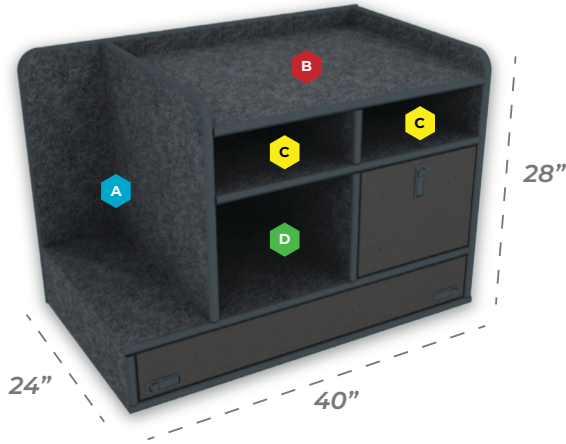

Shipping Included **Always!**

Mid Size SUV Command Cabinet

Comes Standard With:

- Full Width Magnetic Dry Erase Command Board
- Open Storage Compartments
- SCBA & Turnout Gear Storage (Bracket Optional)
- File/Binder Storage Drawer

A 8.5" w x 21" h

C 14.625" w x 5.5" h

B 30" w x 2.25" h

D 14.625" w x 11.75" h

Customize Your Command Cabinet

Drawer Swap Out Options

Utility Drawer w/ Pencil Storage
38.5" w x 5" h

Command Drawer w/ Removable (Non Flip-Up) Magnetic Dry Erase Board
38.5" w x 5" h

Command Drawer w/ Flip Up Magnetic Dry Erase
38.5" w x 5" h

Available Add Ons

Hold Back Restraints
(sold in pairs)

SCBA Bracket

Laptop Drawer
14.625" h

Standard Sundry Drawer
14.625" w x 5" h

File/Binder Drawer
12.125" w x 9" h

Diamond Plate SCBA Area

Rear Cabinet Shelving System
31.5" w x 28" h x 11.25" d