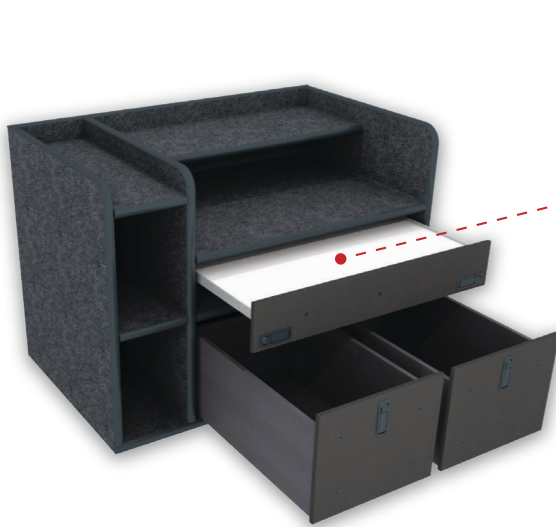

Shipping Included **Always!**

Mid Size SUV Command Cabinet

Comes Standard With:

- Mid Mount Magnetic Dry Erase Command Board
- Open Storage Compartments
- 2 File/Binder Storage Drawers

A 7.75" w x 2.25" h

B 7.75" w x 11.75" h

C 30" w x 8.5" h open w/ shelf

Customize Your Command Cabinet

Drawer Swap Out Options

Utility Drawer w/ Pencil Storage
30" w x 5" h

Flip-up Magnetic Dry Erase Command Board
30" w x 5" h

Command Drawer w/ Removable (Non Flip-Up) Magnetic Dry Erase Board
30" w x 5" h

Command Drawer w/ Flip-Up Magnetic Dry Erase Board
30" w x 5" h

Available Add Ons

Hold Back Restraints
(sold in pairs)

SCBA Bracket

Rear Cabinet Shelving System
31.5" w x 28" h x 11.25" d