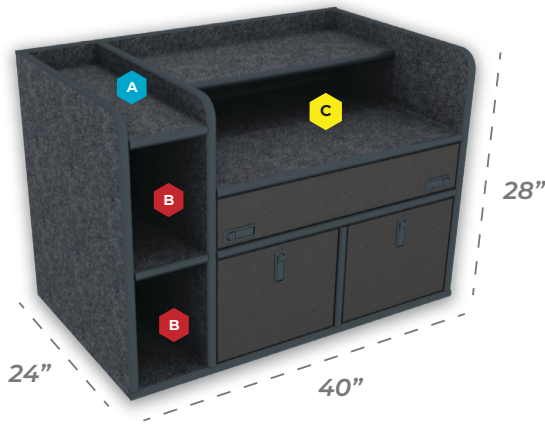

Shipping Included **Always!**

Mid Size SUV Command Cabinet

Comes Standard With:

- Mid Mount Magnetic Dry Erase Command Board
- Open Storage Compartments
- 2 File/Binder Storage Drawers

A 7.75" w x 2.25" h

B 7.75" w x 11.75" h

C 30" w x 8.5" h open w/ shelf

Customize Your Command Cabinet

Drawer Swap Out Options

Utility Drawer w/ Pencil Storage
30" w x 5" h

Flip-up Magnetic Dry Erase Command Board
30" w x 5" h

Command Drawer w/ Removable (Non Flip-Up) Magnetic Dry Erase Board
30" w x 5" h

Command Drawer w/ Flip-Up Magnetic Dry Erase Board
30" w x 5" h

Available Add Ons

Hold Back Restraints
(sold in pairs)

SCBA Bracket

Rear Cabinet Shelving System
31.5" w x 28" h x 11.25" d