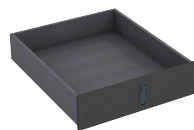

Shipping Included *Always!*

Large SUV Command Cabinet

Comes Standard With:

- Mid Mount Magnetic Dry Erase Command Board
- Open Storage Compartments
- File/Binder Storage Drawer

- A** 14.5" w x 14.625" h
- B** 30" w x 8.5" h
- C** 14.625" w x 5.5" h
- D** 14.625" w x 11.75" h

Customize Your Command Cabinet

Drawer Swap Out Options

Utility Drawer w/ Pencil Storage
30" w x 5" h

Flip-up Magnetic Dry Erase Command Board
30" w x 5" h

Command Drawer w/ Removable (Non Flip-Up) Magnetic Dry Erase Board
30" w x 5" h

Command Drawer w/ Flip-Up Magnetic Dry Erase Board
30" w x 5" h

Available Add Ons

Hold Back Restraints
(sold in pairs)

SCBA Bracket

Utility Drawer
14.625" w x 5" h

Rear Cabinet Shelving System
31.5" w x 28" h x 11.25" d