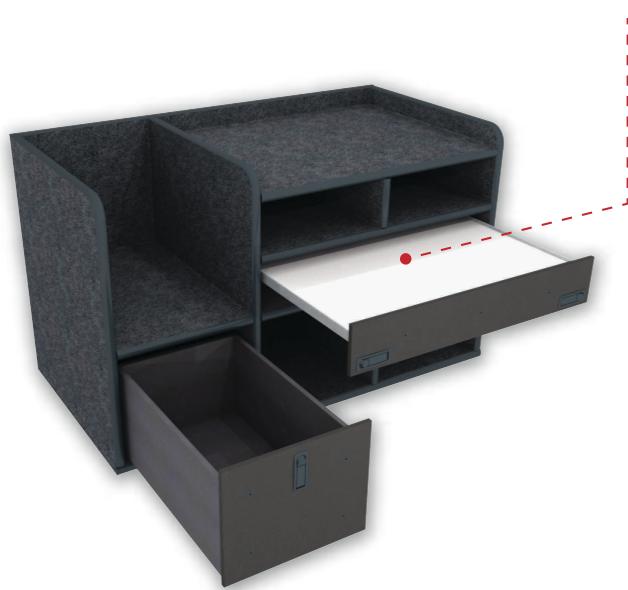

Shipping Included *Always!*

Large SUV Command Cabinet

Comes Standard With:

- Mid Mount Magnetic Dry Erase Command Board
- Open Storage Compartments
- File/Binder Storage Drawer

- A** 14.5" w x 14.625" h
- B** 30" w x 8.5" h
- C** 14.625" w x 5.5" h
- D** 14.625" w x 11.75" h

Customize Your Command Cabinet

Drawer Swap Out Options

Utility Drawer w/ Pencil Storage
30" w x 5" h

Flip-up Magnetic Dry Erase Command Board
30" w x 5" h

Command Drawer w/ Removable (Non Flip-Up) Magnetic Dry Erase Board
30" w x 5" h

Command Drawer w/ Flip-Up Magnetic Dry Erase Board
30" w x 5" h

Available Add Ons

Hold Back Restraints
(sold in pairs)

SCBA Bracket

Utility Drawer
14.625" w x 5" h

Rear Cabinet Shelving System
31.5" w x 28" h x 11.25" d