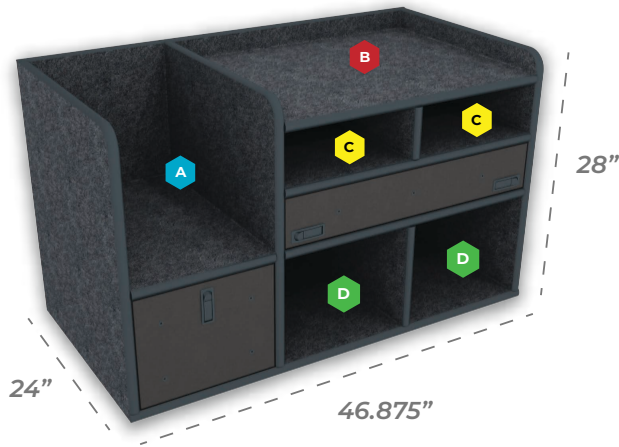

Shipping Included *Always!*

Large SUV Command Cabinet

Comes Standard With:

- Mid Mount Magnetic Dry Erase Command Board
- Open Storage Compartments
- File/Binder Storage Drawer

- A** 14.5" w x 14.625" h
- B** 30" w x 8.5" h
- C** 14.625" w x 5.5" h
- D** 14.625" w x 11.75" h

Customize Your Command Cabinet

Drawer Swap Out Options

Utility Drawer w/ Pencil Storage
30" w x 5" h

Flip-up Magnetic Dry Erase Command Board
30" w x 5" h

Command Drawer w/ Removable (Non Flip-Up) Magnetic Dry Erase Board
30" w x 5" h

Command Drawer w/ Flip-Up Magnetic Dry Erase Board
30" w x 5" h

Available Add Ons

Hold Back Restraints
(sold in pairs)

SCBA Bracket

Utility Drawer
14.625" w x 5" h

Rear Cabinet Shelving System
31.5" w x 28" h x 11.25" d