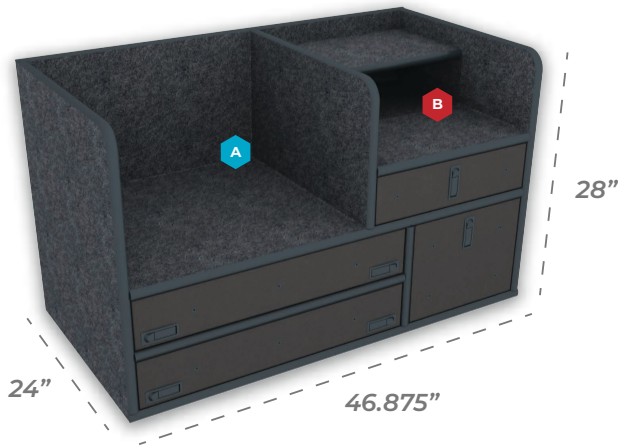

Shipping Included *Always!*

Large SUV Command Cabinet

Comes Standard With:

- Low Mount Magnetic Dry Erase Command Board
- Open Storage Compartments
- File/Binder Storage Drawer
- 2 Utility Drawers

A 25.75" w x 14.75" h

B 18.875" w x 8.5" h open w/ shelf

Customize Your Command Cabinet

Drawer Swap Out Options

Utility Drawer w/ Pencil Storage
30" w x 5" h

Flip-up Magnetic Dry Erase Command Board
30" w x 5" h

Command Drawer w/ Removable (Non Flip-Up) Magnetic Dry Erase Board
30" w x 5" h

Command Drawer w/ Flip-Up Magnetic Dry Erase Board
30" w x 5" h

Available Add Ons

Hold Back Restraints
(sold in pairs)

SCBA Bracket

Rear Cabinet Shelving System
31.5" w x 28" h x 11.25" d