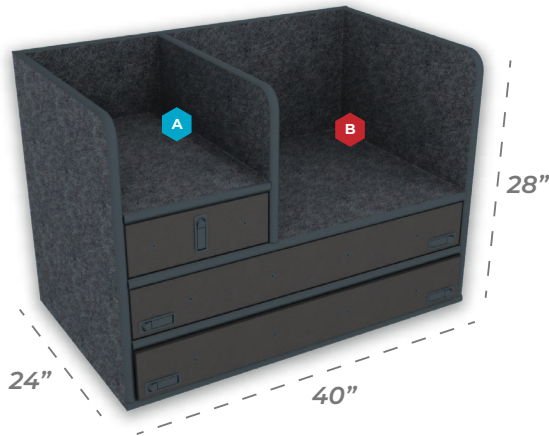

Shipping Included **Always**.

Mid Size SUV Command Cabinet

Comes Standard With:

- Full Width Magnetic Dry Erase Command Board
- Full Width Low Profile Drawer
- Open Storage Compartments
- Standard Size Sundry Drawer

A 14.625" w x 8.5" h

B 23.125" w x 14.75" h

Customize Your Command Cabinet

Drawer Swap Out Options

- Laptop Drawer
14.625" w
- Utility Drawer w/ Pencil Storage
38.5" w x 5" h
- Command Drawer w/ removable (non flip-up) magnetic dry erase board
38.5" w x 5" h
- Command Drawer w/ Flip Up Magnetic Dry Erase
38.5" w x 5" h

Available Add Ons

Hold Back Restraints
(sold in pairs)

SCBA Bracket

Rear Cabinet Shelving System
31.5" w x 28" h x 11.25" d