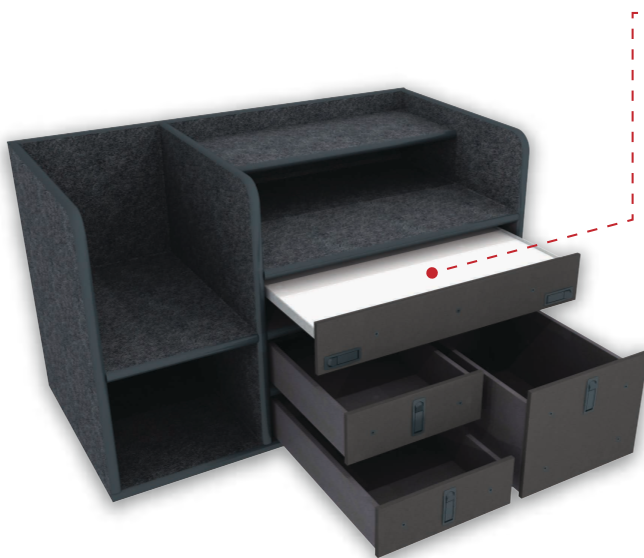

Shipping Included **Always**.

Large SUV Command Cabinet

### Comes Standard With:

- Mid Mount Magnetic Dry Erase Command Board
- Full Width Low Profile Drawer
- Open Storage Compartments
- File / Binder Storage Drawer
- 2 Standard Size Utility Drawer

**A** 14.625" w x 14.75" h

**B** 30" w x 8.5" h open w/ shelf

**C** 14.625" w x 11.75" h

### Drawer Swap Out Options

Flip-up Magnetic Dry Erase Command Board  
30" w x 5" h

Command Drawer w/ Removable (Non Flip-Up) Magnetic Dry Erase Board  
30" w x 5" h

Command Drawer w/ Flip-Up Magnetic Dry Erase Board  
30" w x 5" h