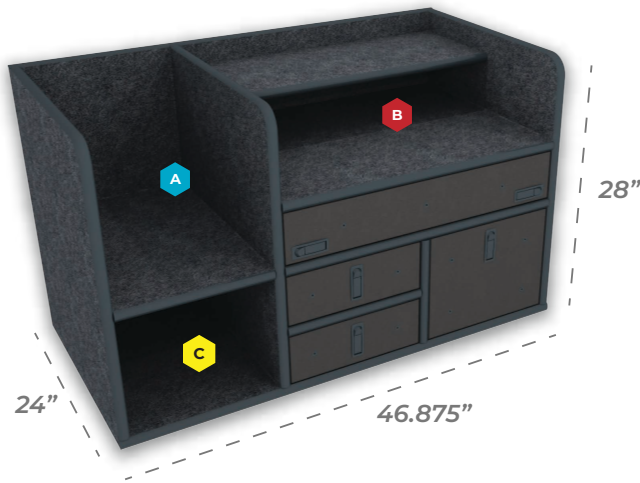

Shipping Included **Always**.

Large SUV Command Cabinet

### Comes Standard With:

- Mid Mount Magnetic Dry Erase Command Board
- Full Width Low Profile Drawer
- Open Storage Compartments
- File / Binder Storage Drawer
- 2 Standard Size Utility Drawer

**A** 14.625" w x 14.75" h

**B** 30" w x 8.5" h open w/ shelf

**C** 14.625" w x 11.75" h

### Drawer Swap Out Options

Flip-up Magnetic Dry Erase Command Board  
30" w x 5" h

Command Drawer w/ Removable (Non Flip-Up) Magnetic Dry Erase Board  
30" w x 5" h

Command Drawer w/ Flip-Up Magnetic Dry Erase Board  
30" w x 5" h