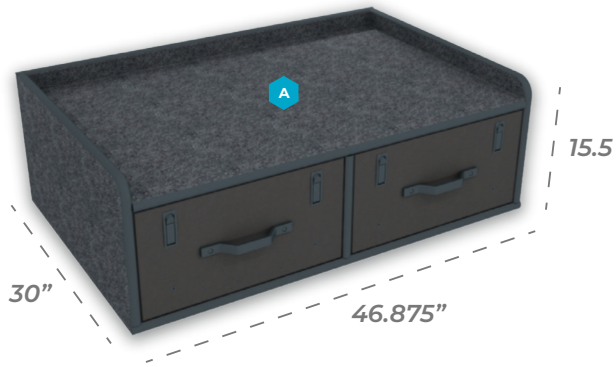

Shipping Included *Always!*

Large SUV Command Cabinet

Comes Standard With:

- 2 Storage Drawers
- Open Storage Compartment
- Optional File Storage Rail System Available

A 45.375" w x 2.25" h

Customize Your Command Cabinet

Available Add On

SCL-900 Simplex
Combination Lock
6.75" w x 12.5" h